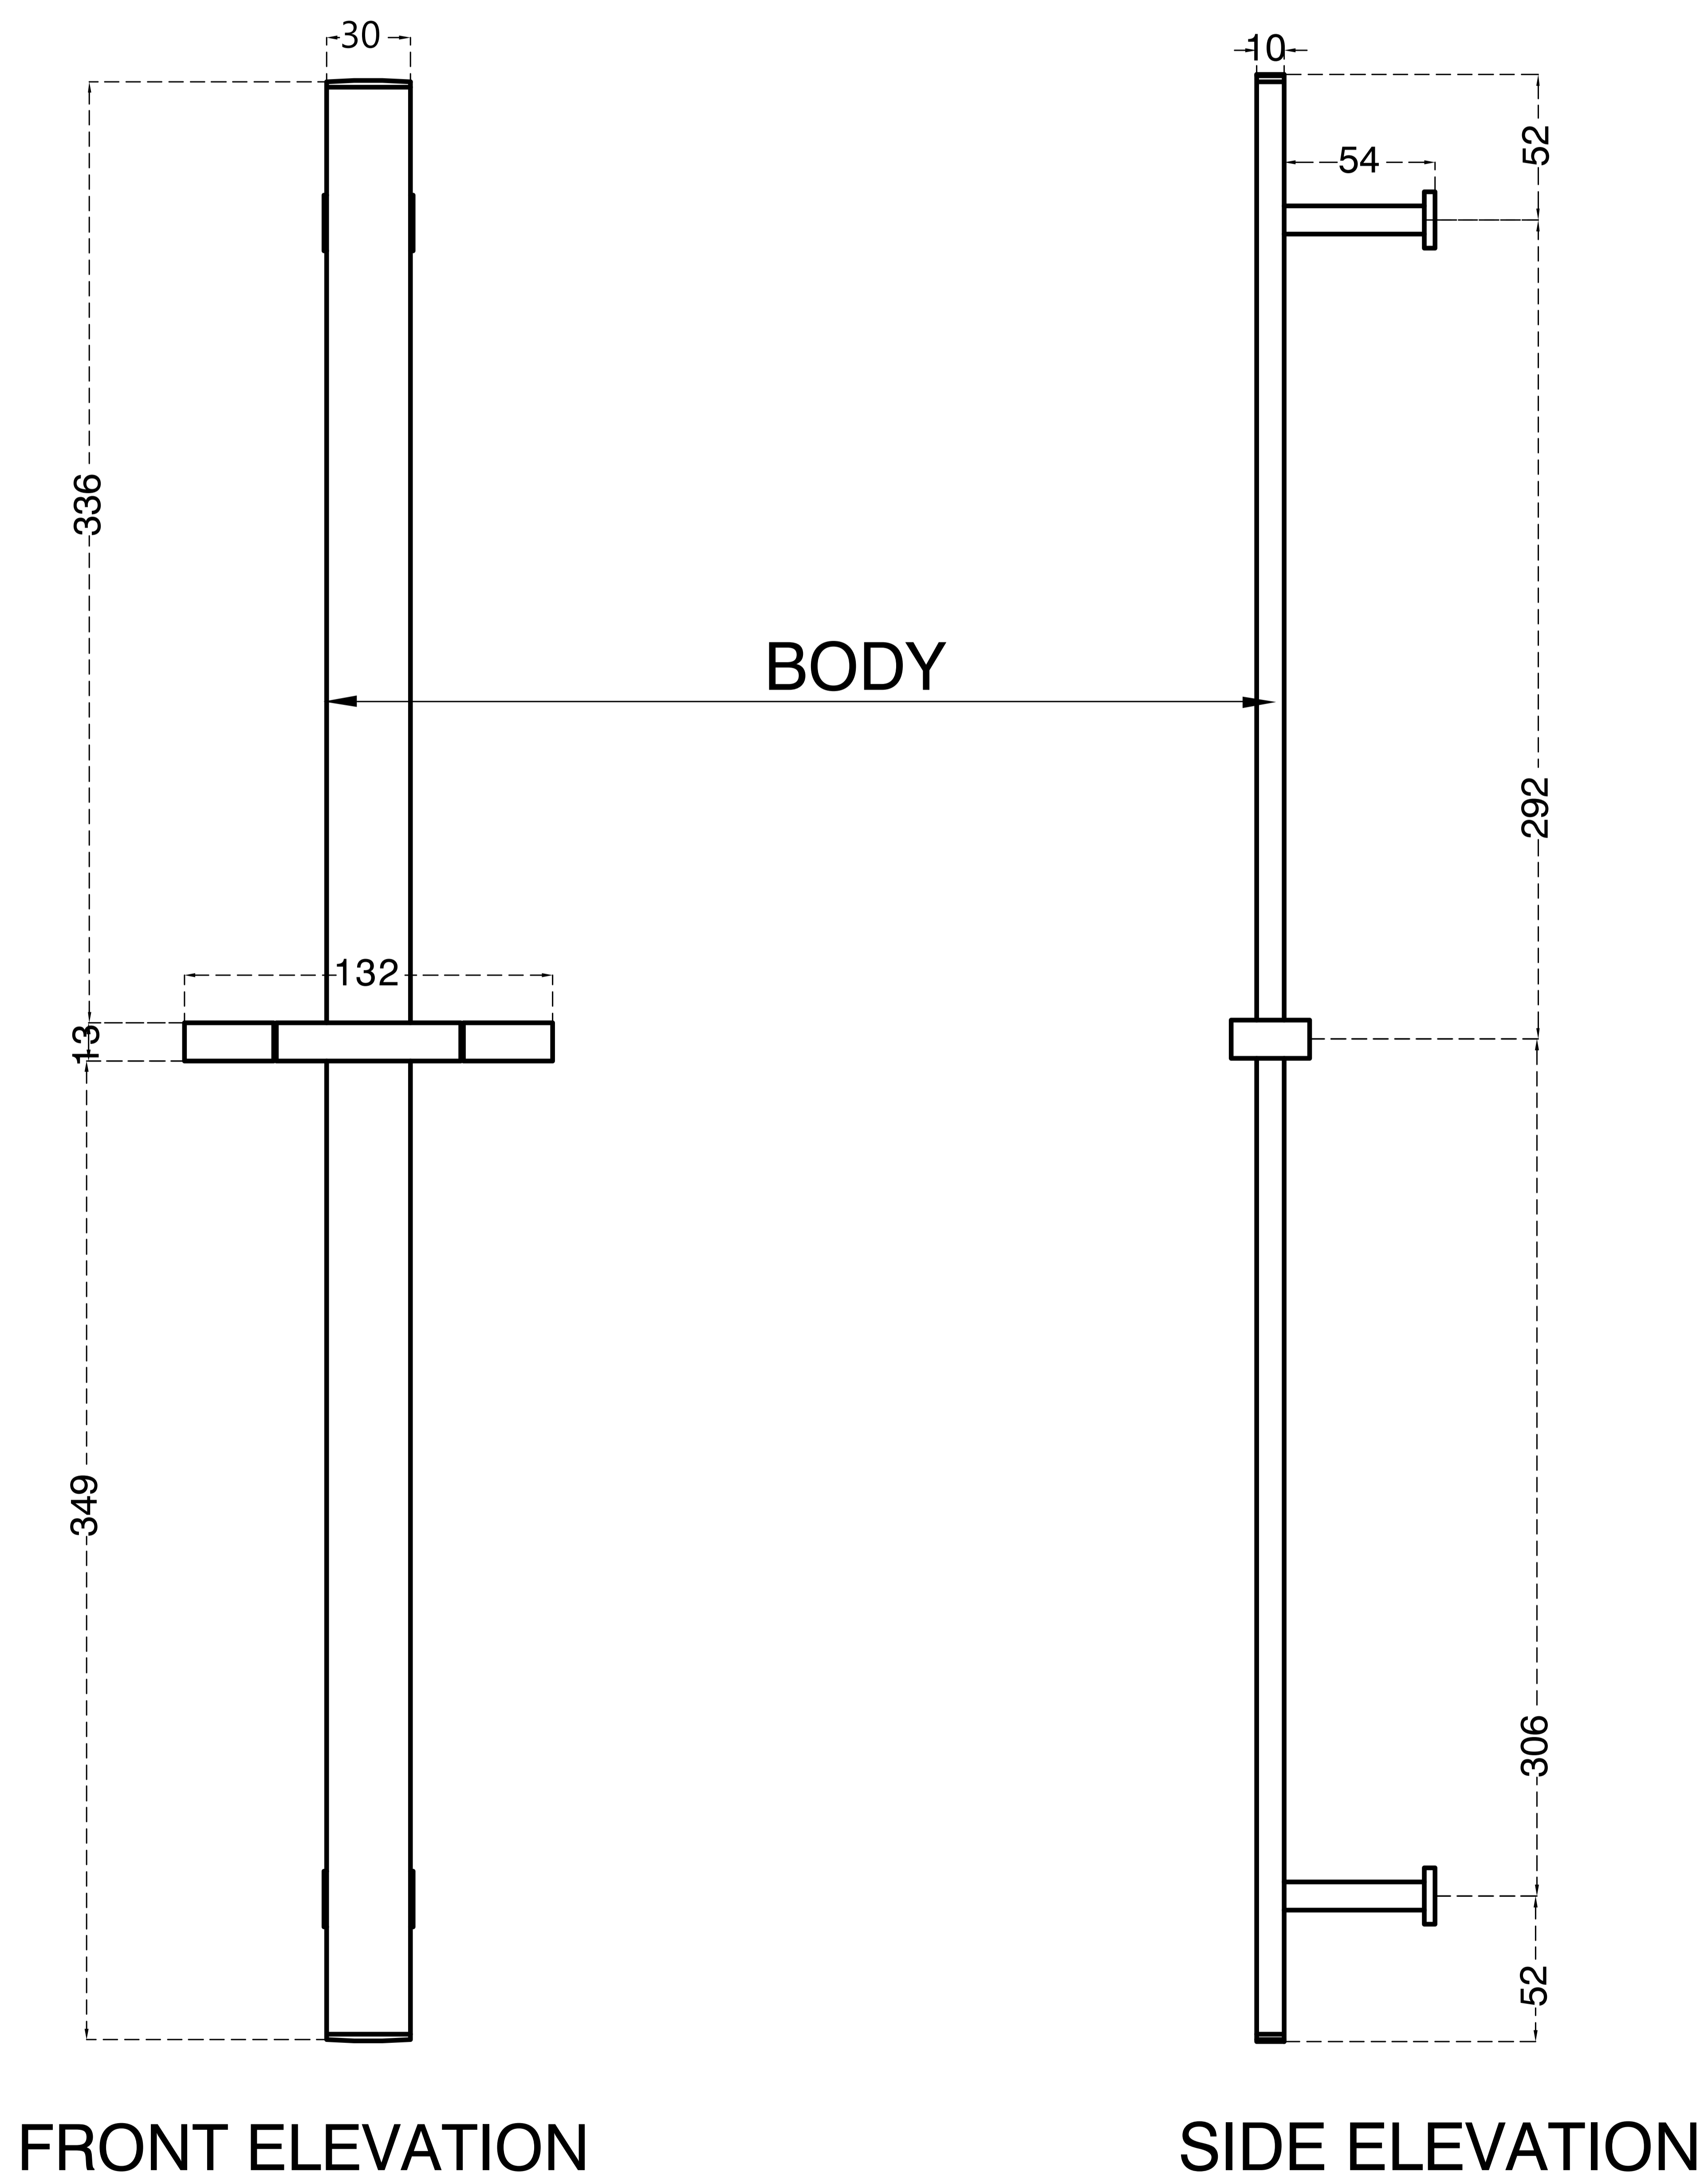

Brass Shower Rail

Product Code : 1441

Technical Drawing

All dimension are in **mm**